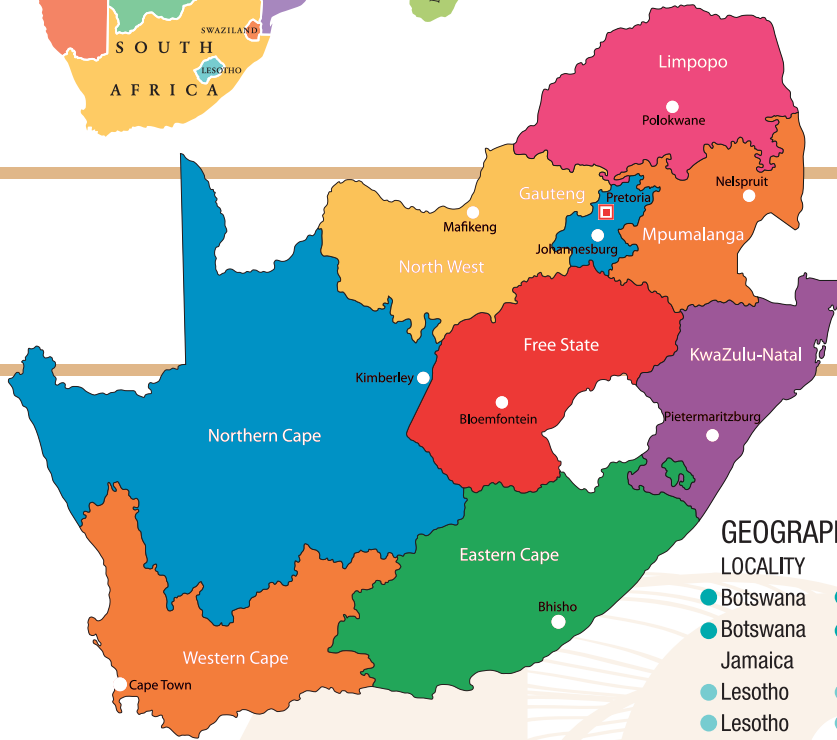

CELEBRATING

40 YEARS

Alumni statistics 1985 to 2018

MUT ALUMNI IN NUMBERS

TOTAL NUMBER OF GRADUATES 34 531

GENDER REPRESENTATION

GENDER	CONTACT COUNT
Female	17769
Male	16748
N/A	14

GOEGRAPHIC REPRESENTATION

LOCALITY	CONTACT COUNT
South Africa	34214
Swaziland	255
N/A	15
Lesotho	14
Reunion	14
Namibia	8
Botswana	7
Mozambique	2
Jamaica	1
Zimbabwe	1

SOUTH AFRICA PER PROVINCE

LOCALITY - SOUTH AFRICA	ALUMNI COUNT
KwaZulu-Natal	29302
(South Africa)	1735
Eastern Cape	1306
Gauteng	554
Mpumalanga	483
Limpopo	397
Free State	232
North West	139
Western Cape	50
Northern Cape	16